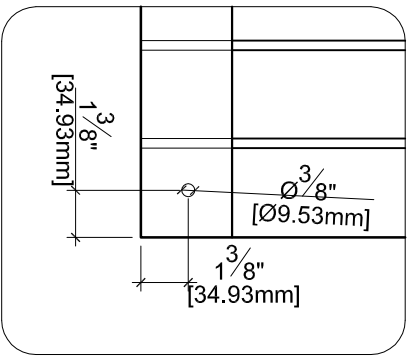

TOP VIEW

BOTTOM VIEW

SIDE VIEW

THIS DRAWING IS PRODUCED FOR GENERAL PURPOSES ONLY.  
 THE DIMENSIONS SHOWN ARE APPROXIMATE  
 AND ARE SUBJECT TO CHANGE WITHOUT NOTICE.  
 WE DO NOT WARRANT THE ACCURACY OF THIS DRAWING.  
 THIS IS AN ARCHITECTURAL  
 REPRESENTATION HEREIN ARE ARTISTIC IMPRESSIONS ONLY.  
 ANY QUESTIONS OR CONCERNS  
 PLEASE CONTACT US AT: (403) 541-9009

Revised: August 14, 2020  
 Revised: August 12, 2020

Customer:  
 Kayu Use Only

Net Sizes:  
 40" x 40"  
 1m x 1m

40 x 40  
 (1000mm x 1000mm)  
 Deck Tile  
 New Design

Kayu Canada Inc.  
 8, 6304 Burbank Road SE  
 Calgary, Alberta T2H 2C2  
 O: (403) 541-9009  
 F: (403) 541-9217  
 E: info@kayu.ca

Date: August 10, 2020  
 Drawn By: PJS  
 Checked By: JRL  
 Scale: NTS  
 Sheet Number: 1