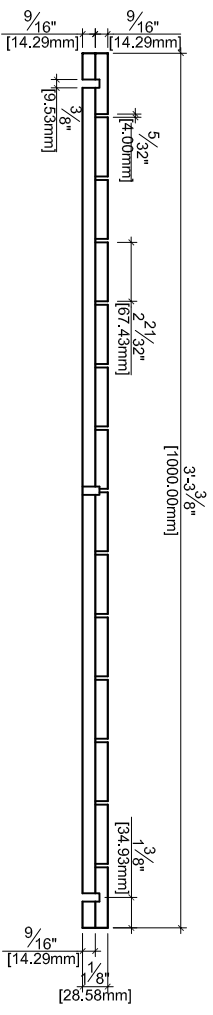

TOP VIEW

BOTTOM VIEW

SIDE VIEW

THIS DRAWING IS PRODUCED FOR GENERAL PURPOSES ONLY.  
 THE DIMENSIONS SHOWN ARE APPROXIMATE  
 AND ARE SUBJECT TO CHANGE WITHOUT NOTICE.  
 WE DO NOT WARRANT THE ACCURACY OF THIS DRAWING.  
 THIS IS AN ARCHITECTURAL  
 REPRESENTATION HEREIN ARE ARTISTIC IMPRESSIONS ONLY.  
 ANY QUESTIONS OR CONCERNS  
 PLEASE CONTACT US AT: (403) 541-9009

Revised: August 14, 2020  
 Revised: August 12, 2020

Customer:  
 Kayu Use Only

Net Sizes:  
 40" x 40"  
 1m x 1m

40 x 40  
 (1000mm x 1000mm)  
 Deck Tile  
 New Design

Kayu Canada Inc.  
 8, 6304 Burbank Road SE  
 Calgary, Alberta T2H 2C2  
 O: (403) 541-9009  
 F: (403) 541-9217  
 E: info@kayu.ca

Date: August 10, 2020  
 Drawn By: PJS  
 Checked By: JRL  
 Scale: NTS  
 Sheet Number: 1