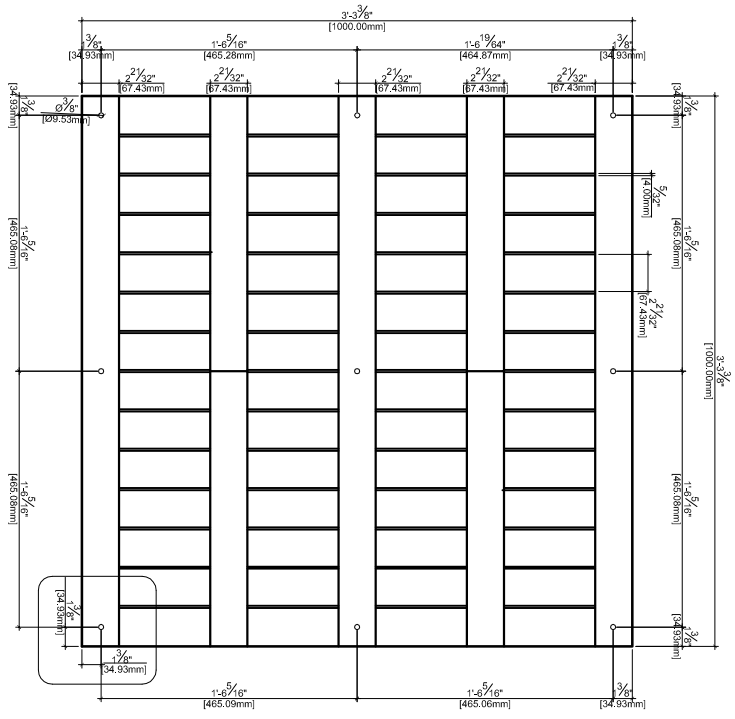

TOP VIEW

BOTTOM VIEW

SIDE VIEW

THIS DRAWING IS PRODUCED FOR GENERAL PURPOSES ONLY.  
 THE DIMENSIONS SHOWN ARE APPROXIMATE  
 AND ARE SUBJECT TO CHANGE WITHOUT NOTICE.  
 WE DO NOT WARRANT THE ACCURACY OF THIS DRAWING.  
 THIS IS AN ARCHITECTURAL  
 REPRESENTATION HEREIN ARE ARTISTIC IMPRESSIONS ONLY.  
 ANY QUESTIONS OR CONCERNS  
 PLEASE CONTACT US AT: (403) 541-9009

Revised: August 14, 2020  
 Revised: August 12, 2020

Customer:  
 Kayu Use Only

Net Sizes:  
 40" x 40"  
 1m x 1m

40 x 40  
 (1000mm x 1000mm)  
 Deck Tile  
 New Design

Kayu Canada Inc.  
 8, 6304 Burbank Road SE  
 Calgary, Alberta T2H 2C2  
 O: (403) 541-9009  
 F: (403) 541-9217  
 E: info@kayu.ca

Date: August 10, 2020  
 Drawn By: PJS  
 Checked By: JRL  
 Scale: NTS  
 Sheet Number: 1