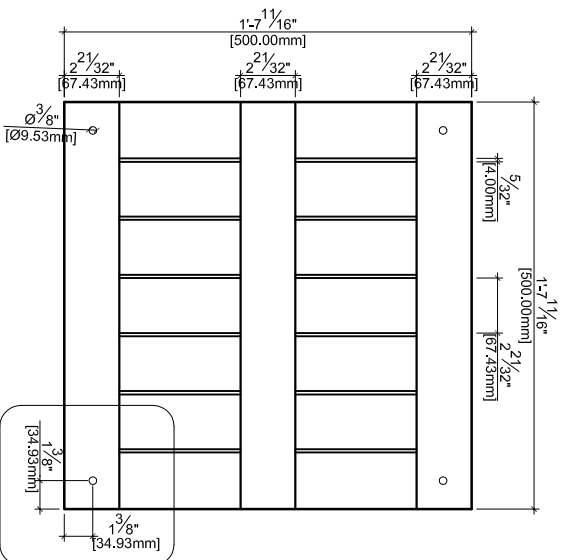

TOP VIEW

BOTTOM VIEW

SIDE VIEW

THIS DRAWING IS PRODUCED FOR GENERAL PURPOSES ONLY.  
 THE DIMENSIONS SHOWN ARE APPROXIMATE  
 AND ARE SUBJECT TO CHANGE WITHOUT NOTICE.  
 WE DO NOT WARRANT THE ACCURACY OF THIS DRAWING.  
 THIS IS AN ARCHITECTURAL  
 REPRESENTATION HEREIN ARE ARTISTIC IMPRESSIONS ONLY.  
 ANY QUESTIONS OR CONCERNS  
 PLEASE CONTACT US AT: (403) 541-9009

Kayu Canada Inc.  
 8, 6304 Burbank Road SE  
 Calgary, Alberta T2H 2C2  
 O: (403) 541-9009  
 F: (403) 541-9217  
 E: info@kayu.ca

20 x 20  
 (500mm x 500mm)  
 Deck Tile  
 New Design

Customer:  
 Kayu Use Only  
 Net Sizes:  
 20" x 20"  
 500mm x 500mm