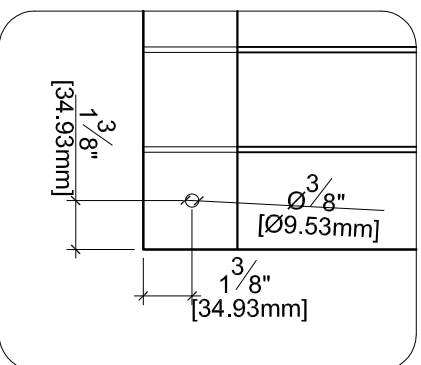

TOP VIEW

BOTTOM VIEW

SIDE VIEW

THIS DRAWING IS PRODUCED FOR GENERAL PURPOSES ONLY.  
 THE DIMENSIONS SHOWN ARE APPROXIMATE  
 AND ARE SUBJECT TO CHANGE WITHOUT NOTICE.  
 WE DO NOT WARRANT THE ACCURACY OF THIS DRAWING.  
 THIS IS AN ARCHITECTURAL  
 REPRESENTATION HEREIN ARE ARTISTIC IMPRESSIONS ONLY.  
 ANY QUESTIONS OR CONCERNS  
 PLEASE CONTACT US AT: (403) 541-9009

Kayu Canada Inc.  
 8, 6304 Burbank Road SE  
 Calgary, Alberta T2H 2C2  
 O: (403) 541-9009  
 F: (403) 541-9217  
 E: info@kayu.ca

20 x 20  
 (500mm x 500mm)  
 Deck Tile  
 New Design

Customer:  
 Kayu Use Only  
 Net Sizes:  
 20" x 20"  
 500mm x 500mm