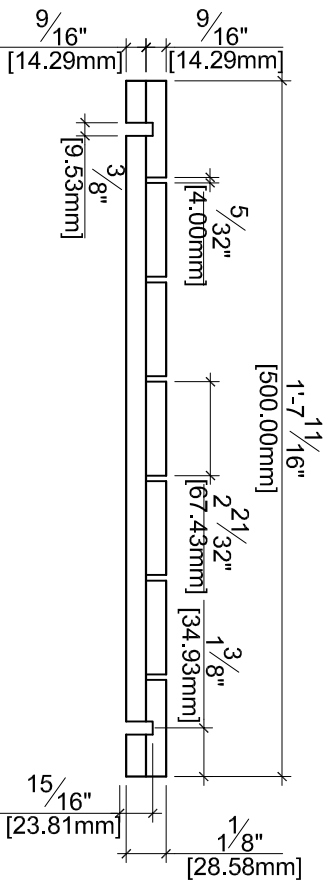

TOP VIEW

BOTTOM VIEW

SIDE VIEW

THIS DRAWING IS PRODUCED FOR GENERAL PURPOSES ONLY.  
 THE DIMENSIONS SHOWN ARE APPROXIMATE  
 AND ARE SUBJECT TO CHANGE WITHOUT NOTICE.  
 WE DO NOT WARRANT THE ACCURACY OF THIS DRAWING.  
 THIS IS AN ARCHITECTURAL  
 REPRESENTATION HEREIN ARE ARTISTIC IMPRESSIONS ONLY.  
 ANY QUESTIONS OR CONCERNS  
 PLEASE CONTACT US AT: (403) 541-9009

Revised: August 14, 2020

Revised: August 12, 2020

Date: August 10, 2020

Drawn By: PJS

Checked By: JRL

Scale: NTS

Sheet Number: 1

**Kayu**  
 CANADA INC.

Kayu Canada Inc.  
 8, 6304 Burbank Road SE  
 Calgary, Alberta T2H 2C2  
 O: (403) 541-9009  
 F: (403) 541-9217  
 E: info@kayu.ca

20 x 20  
 (500mm x 500mm)  
 Deck Tile  
 New Design

Customer:  
 Kayu Use Only  
 Net Sizes:  
 20" x 20"  
 500mm x 500mm